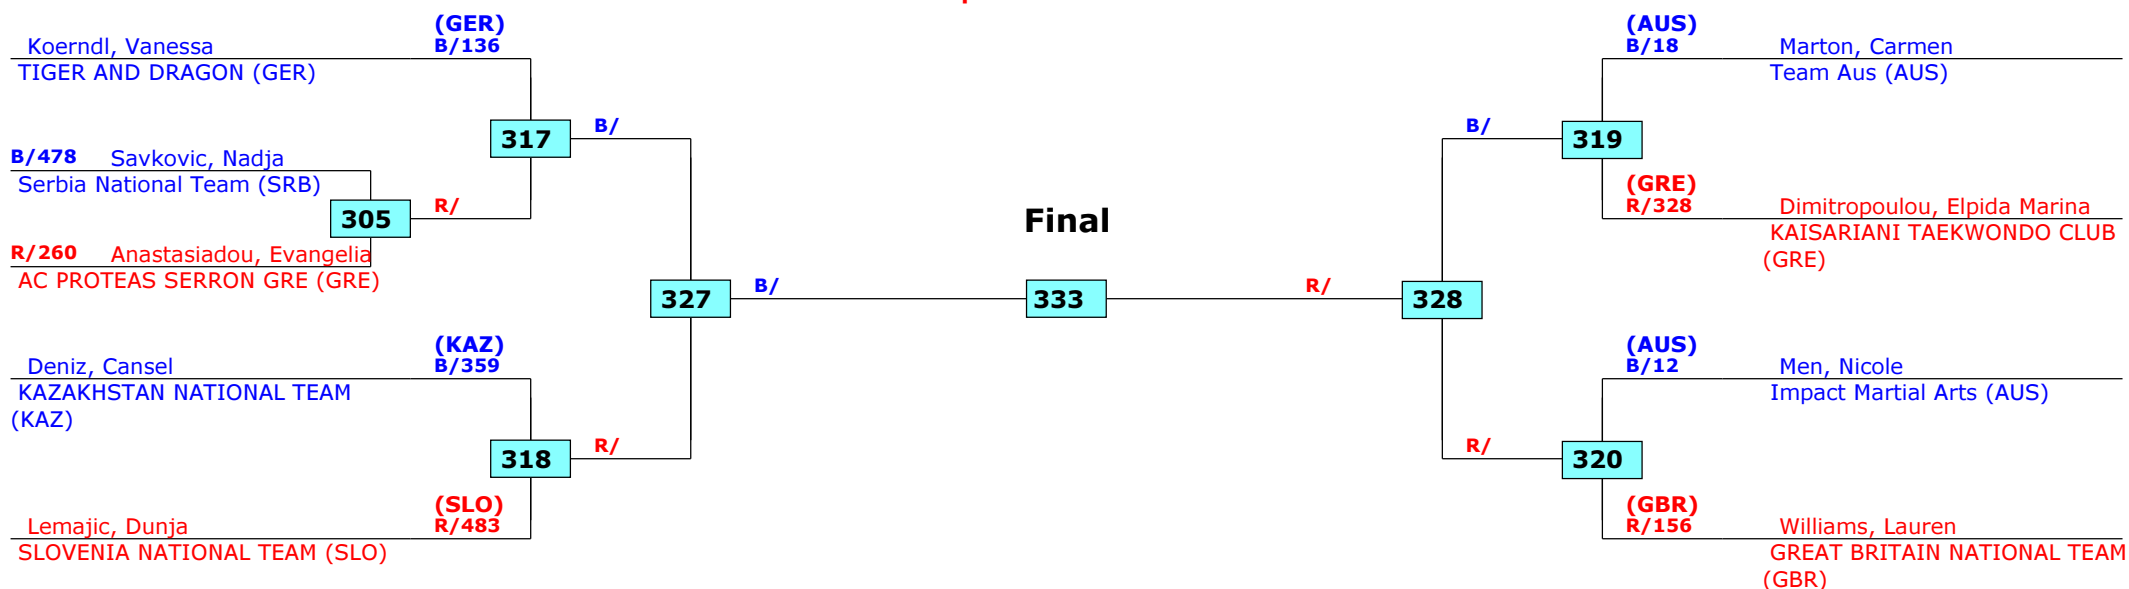

Greece Open 2016

Thessaloniki, Greece

Tournament date: 10/06/2016 upto 12/06/2016

Female -67 (Welter)

Active competitors: 9

Competition date: 11/06/2016

Result legend: (PUN) Punishment
(WDR) Withdrawal (SDP) Sudden death
(DSQ) Disqualified (PTG) Points win (gap)
(RSC) Ref. stop contest (PTF) Points win (normal)
(SUP) Superiority