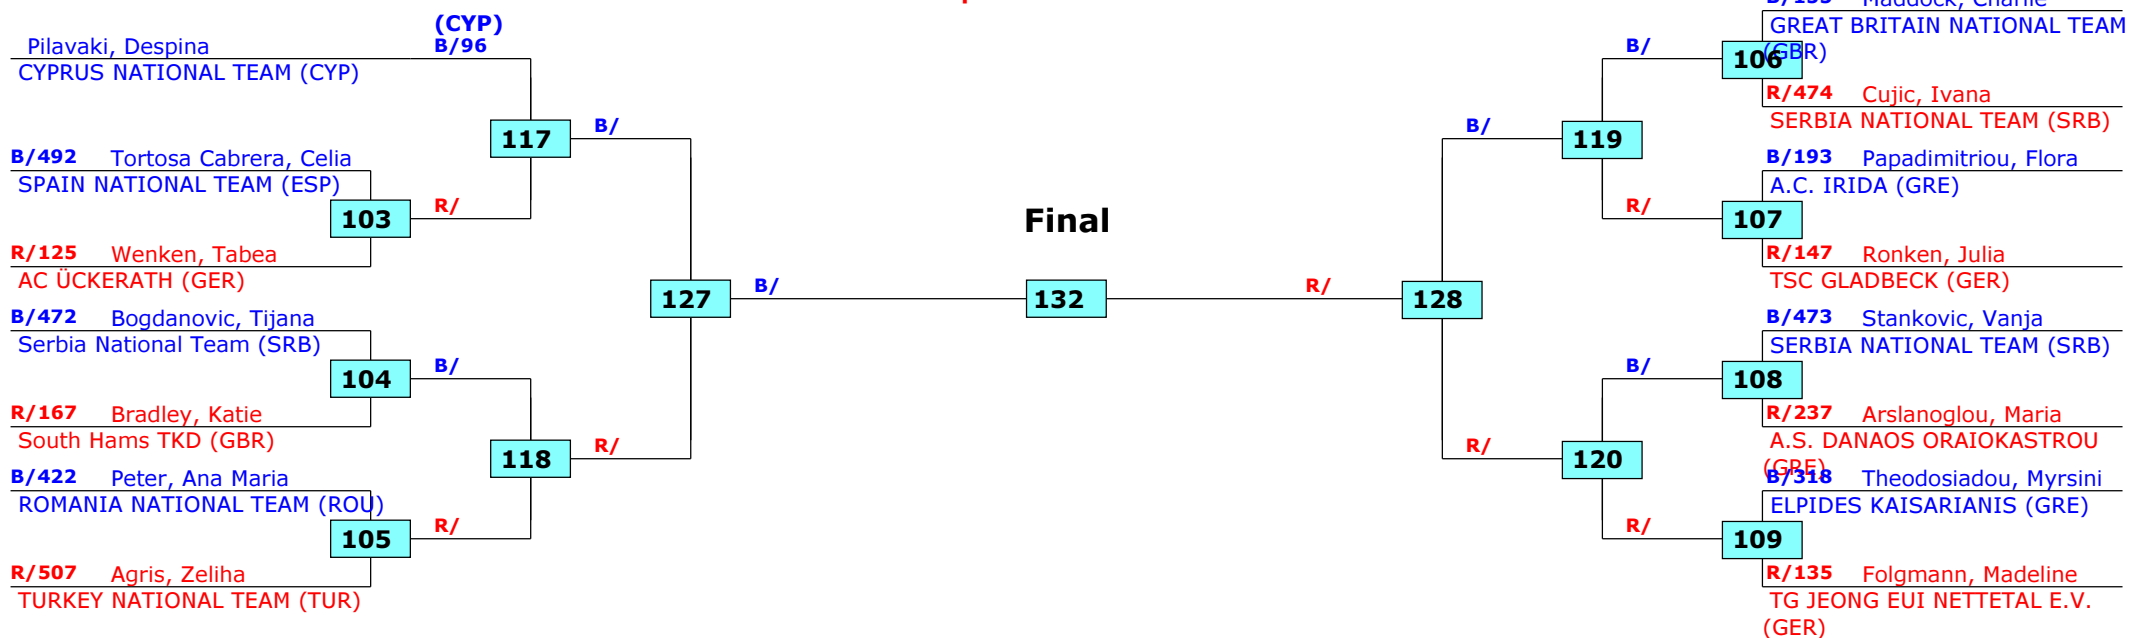

Greece Open 2016

Thessaloniki, Greece

Tournament date: 10/06/2016 upto 12/06/2016

Female -53 (Bantam)

Active competitors: 15

Competition date: 11/06/2016

Result legend:
 (PUN) Punishment
 (WDR) Withdrawal (SDP) Sudden death
 (DSQ) Disqualified (PTG) Points win (gap)
 (RSC) Ref. stop contest (PTF) Points win (normal)
 (SUP) Superiority