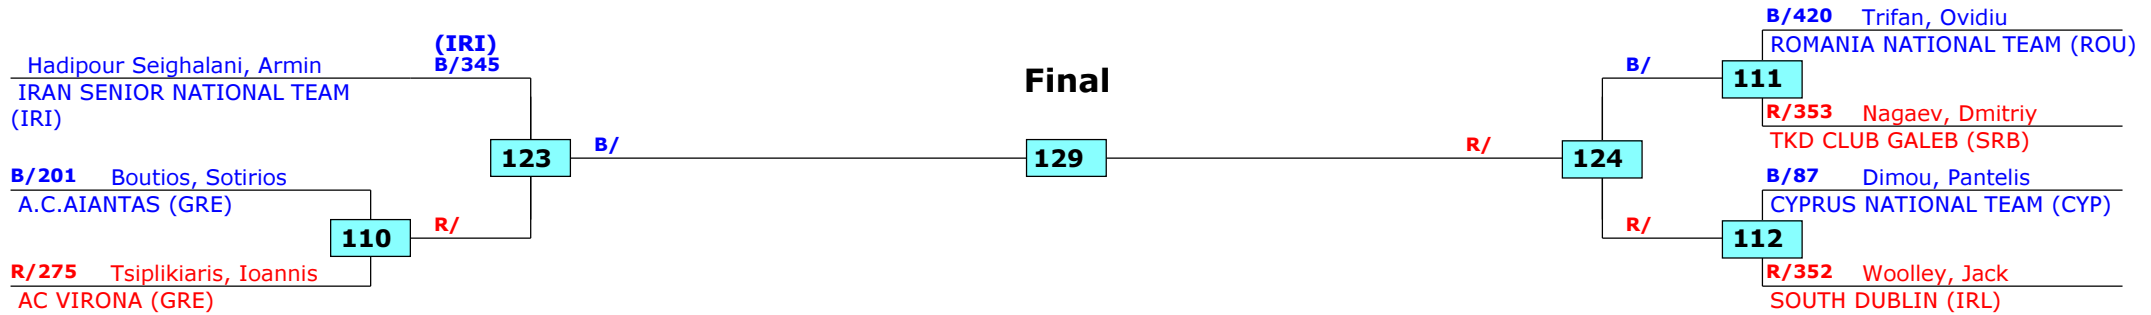

Greece Open 2016

Thessaloniki, Greece

Tournament date: 10/06/2016 upto 12/06/2016

Male -54 (Fin)

Active competitors: 7

Competition date: 11/06/2016

Result legend: (PUN) Punishment
(WDR) Withdrawal (SDP) Sudden death
(DSQ) Disqualified (PTG) Points win (gap)
(RSC) Ref. stop contest (PTF) Points win (normal)
(SUP) Superiority