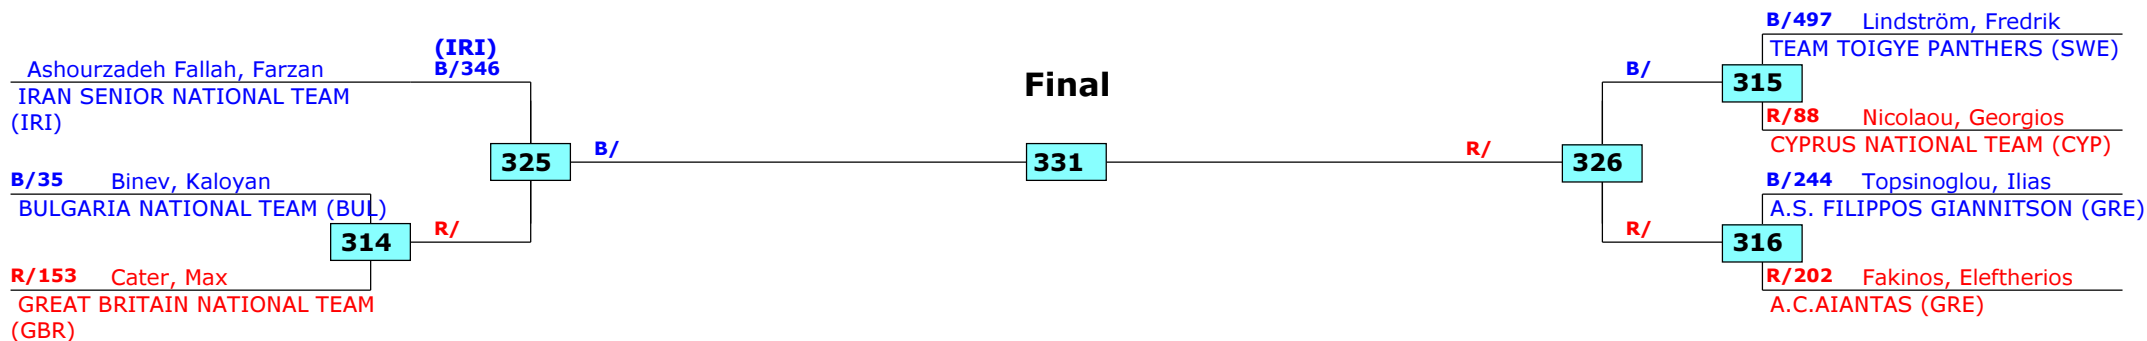

Greece Open 2016

Thessaloniki, Greece

Tournament date: 10/06/2016 upto 12/06/2016

Male -58 (Fly)

Active competitors: 7

Competition date: 11/06/2016

Result legend:

(WDR) Withdrawal	(PUN) Punishment
(DSQ) Disqualified	(SDP) Sudden death
(RSC) Ref. stop contest	(PTG) Points win (gap)
(SUP) Superiority	(PTF) Points win (normal)

Prize winners:

QF

SF

Final

SF

QF