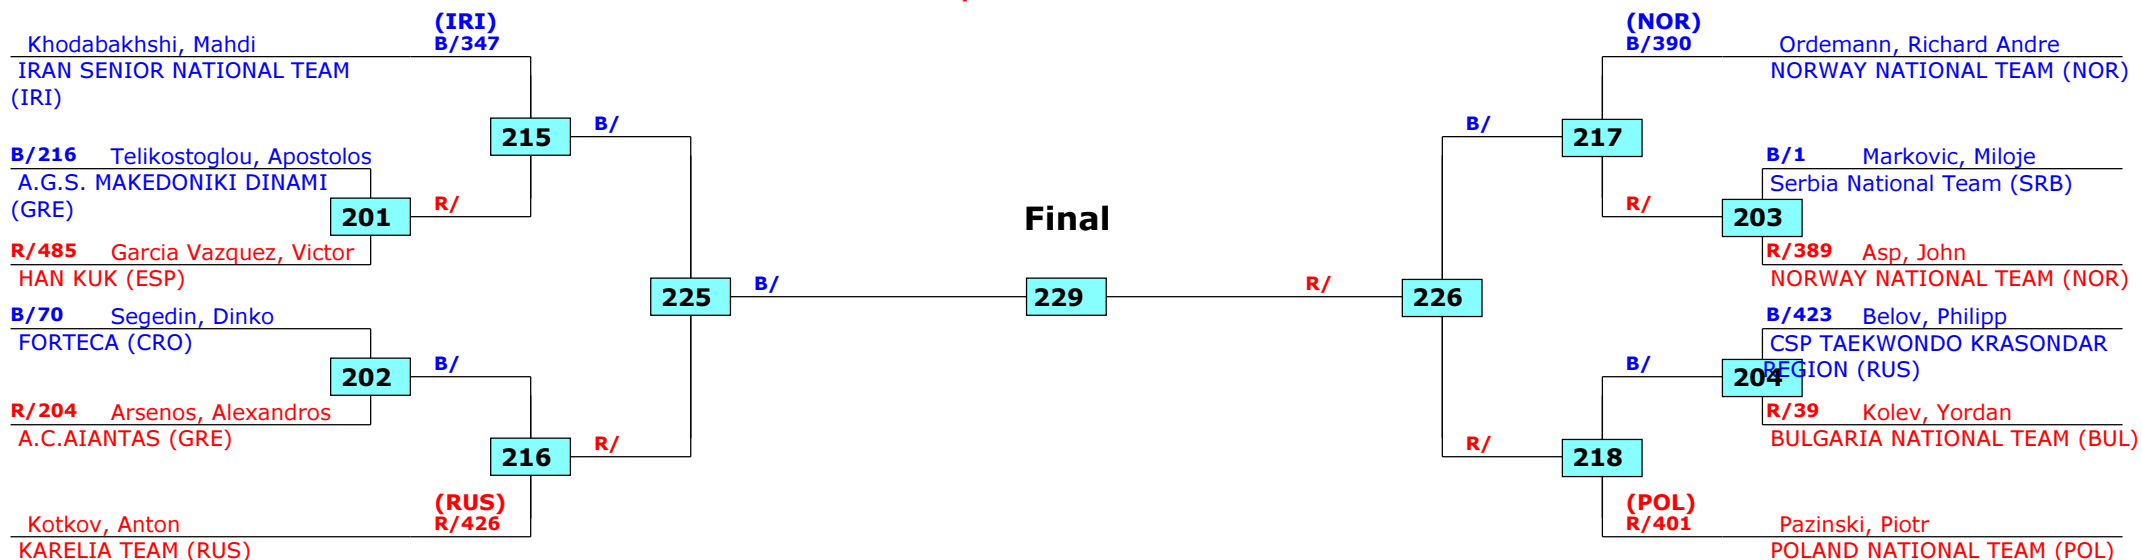

Prize winners:

1st rnd

2nd rnd

QF

SF

Final

SF

QF

2nd rnd

1st rnd

Greece Open 2016

Thessaloniki, Greece

Tournament date: 10/06/2016 upto 12/06/2016

Male -80 (Welter)

Active competitors: 12

Competition date: 11/06/2016