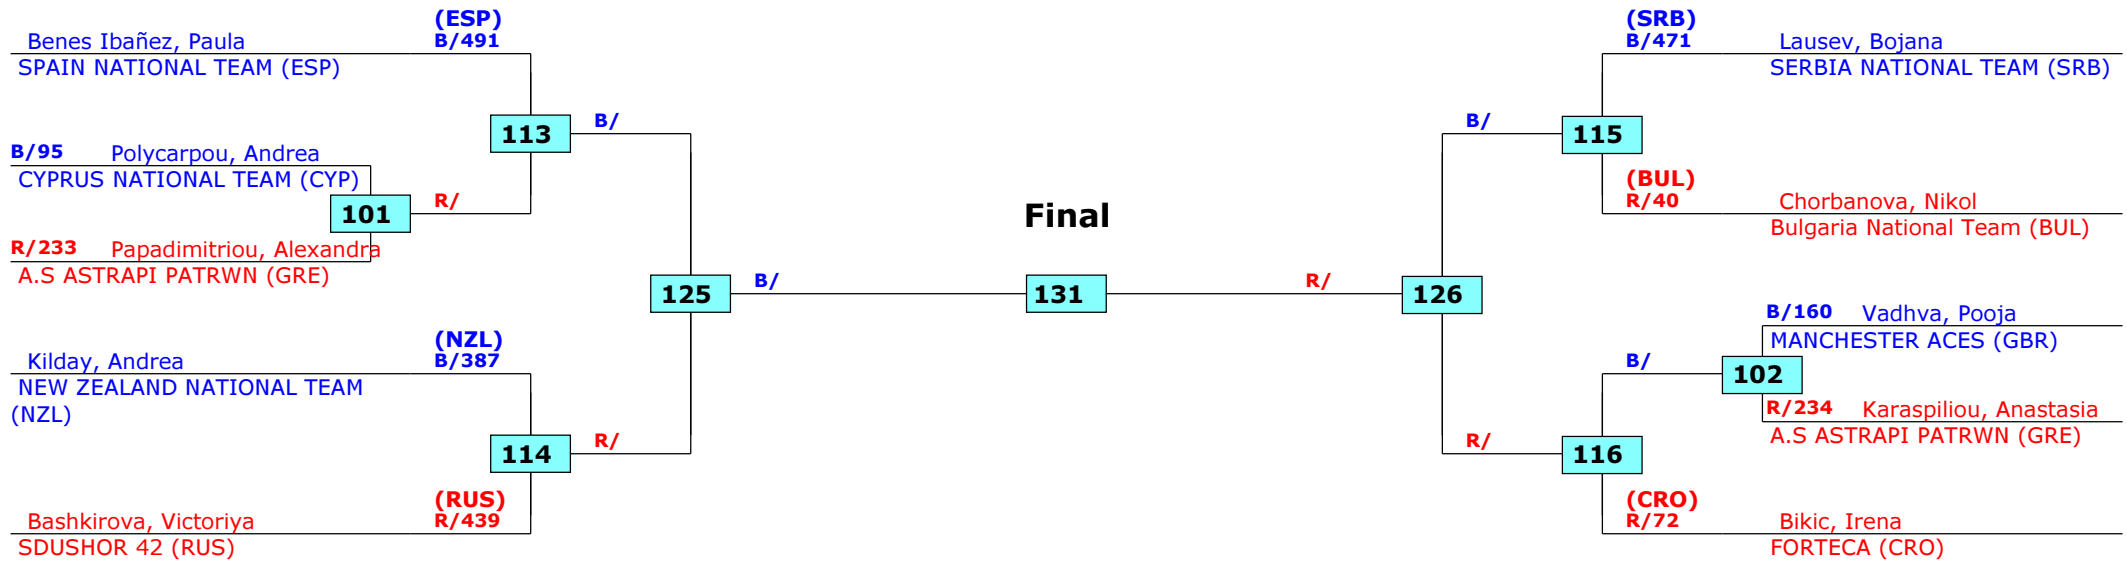

Greece Open 2016

Thessaloniki, Greece

Tournament date: 10/06/2016 upto 12/06/2016

Female -49 (Fly)

Active competitors: 10

Competition date: 11/06/2016