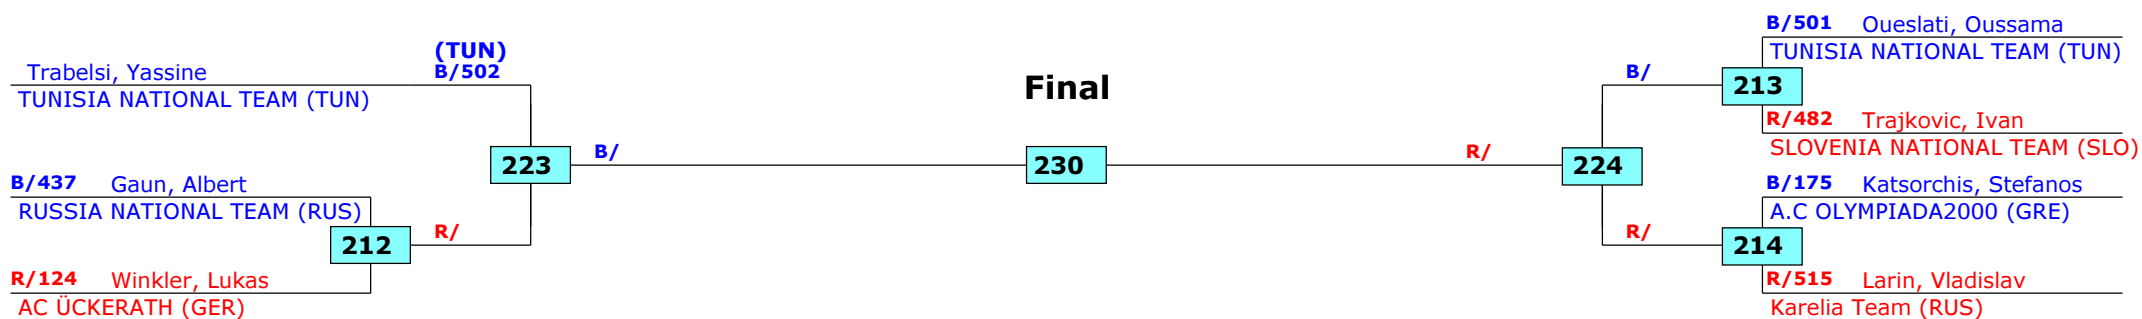

Greece Open 2016

Thessaloniki, Greece

Tournament date: 10/06/2016 upto 12/06/2016

Male -87 (Middle)

Active competitors: 7

Competition date: 11/06/2016

Result legend: (PUN) Punishment
(WDR) Withdrawal (SDP) Sudden death
(DSQ) Disqualified (PTG) Points win (gap)
(RSC) Ref. stop contest (PTF) Points win (normal)
(SUP) Superiority

Prize winners:

QF

SF

Final

SF

QF