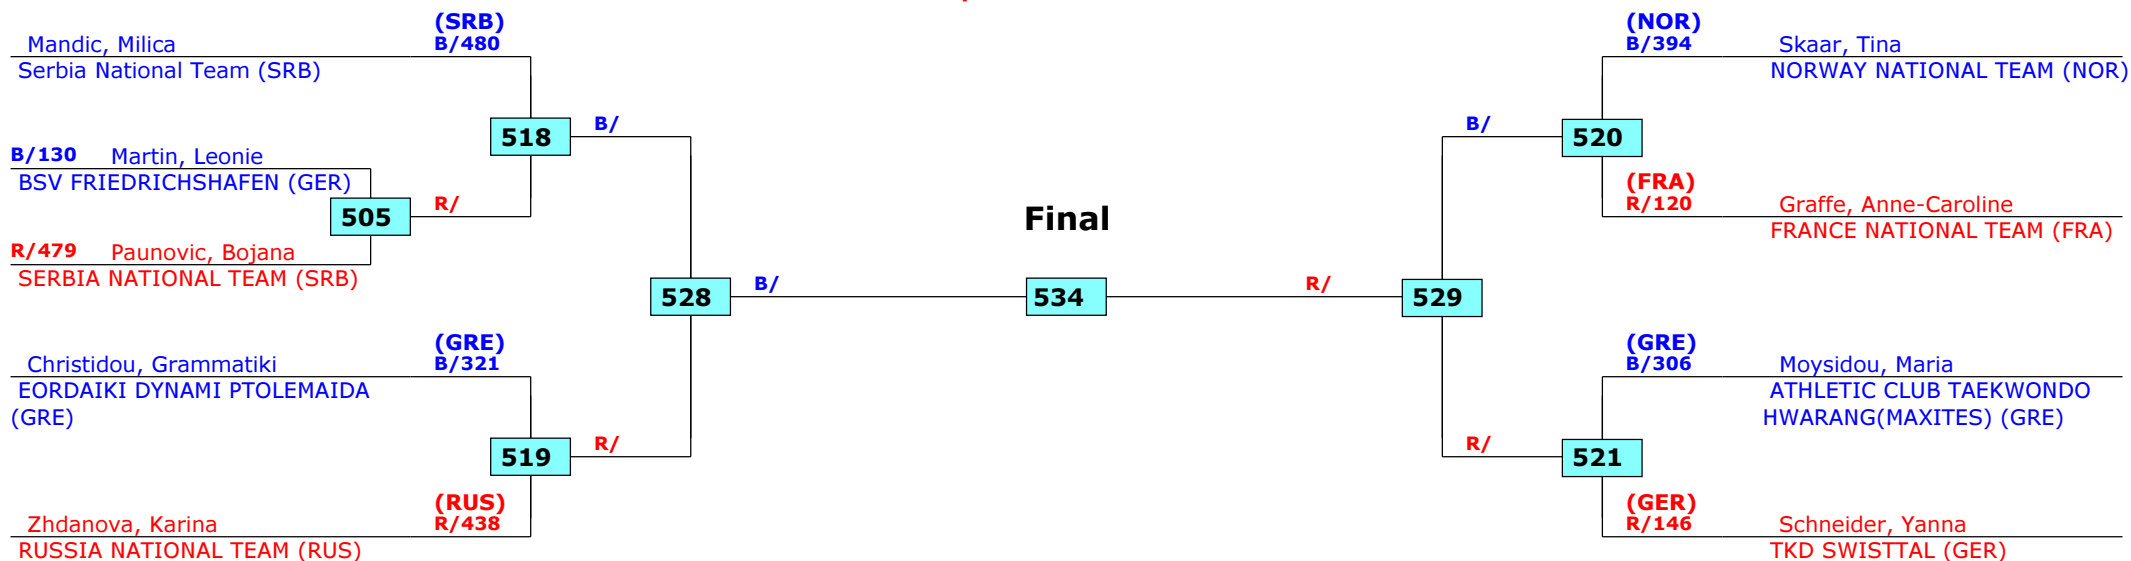

Greece Open 2016

Thessaloniki, Greece

Tournament date: 10/06/2016 upto 12/06/2016

Female -73 (Middle)

Active competitors: 9

Competition date: 11/06/2016

Result legend:

- (WDR) Withdrawal
- (DSQ) Disqualified
- (RSC) Ref. stop contest
- (SUP) Superiority
- (PUN) Punishment
- (SDP) Sudden death
- (PTG) Points win (gap)
- (PTF) Points win (normal)