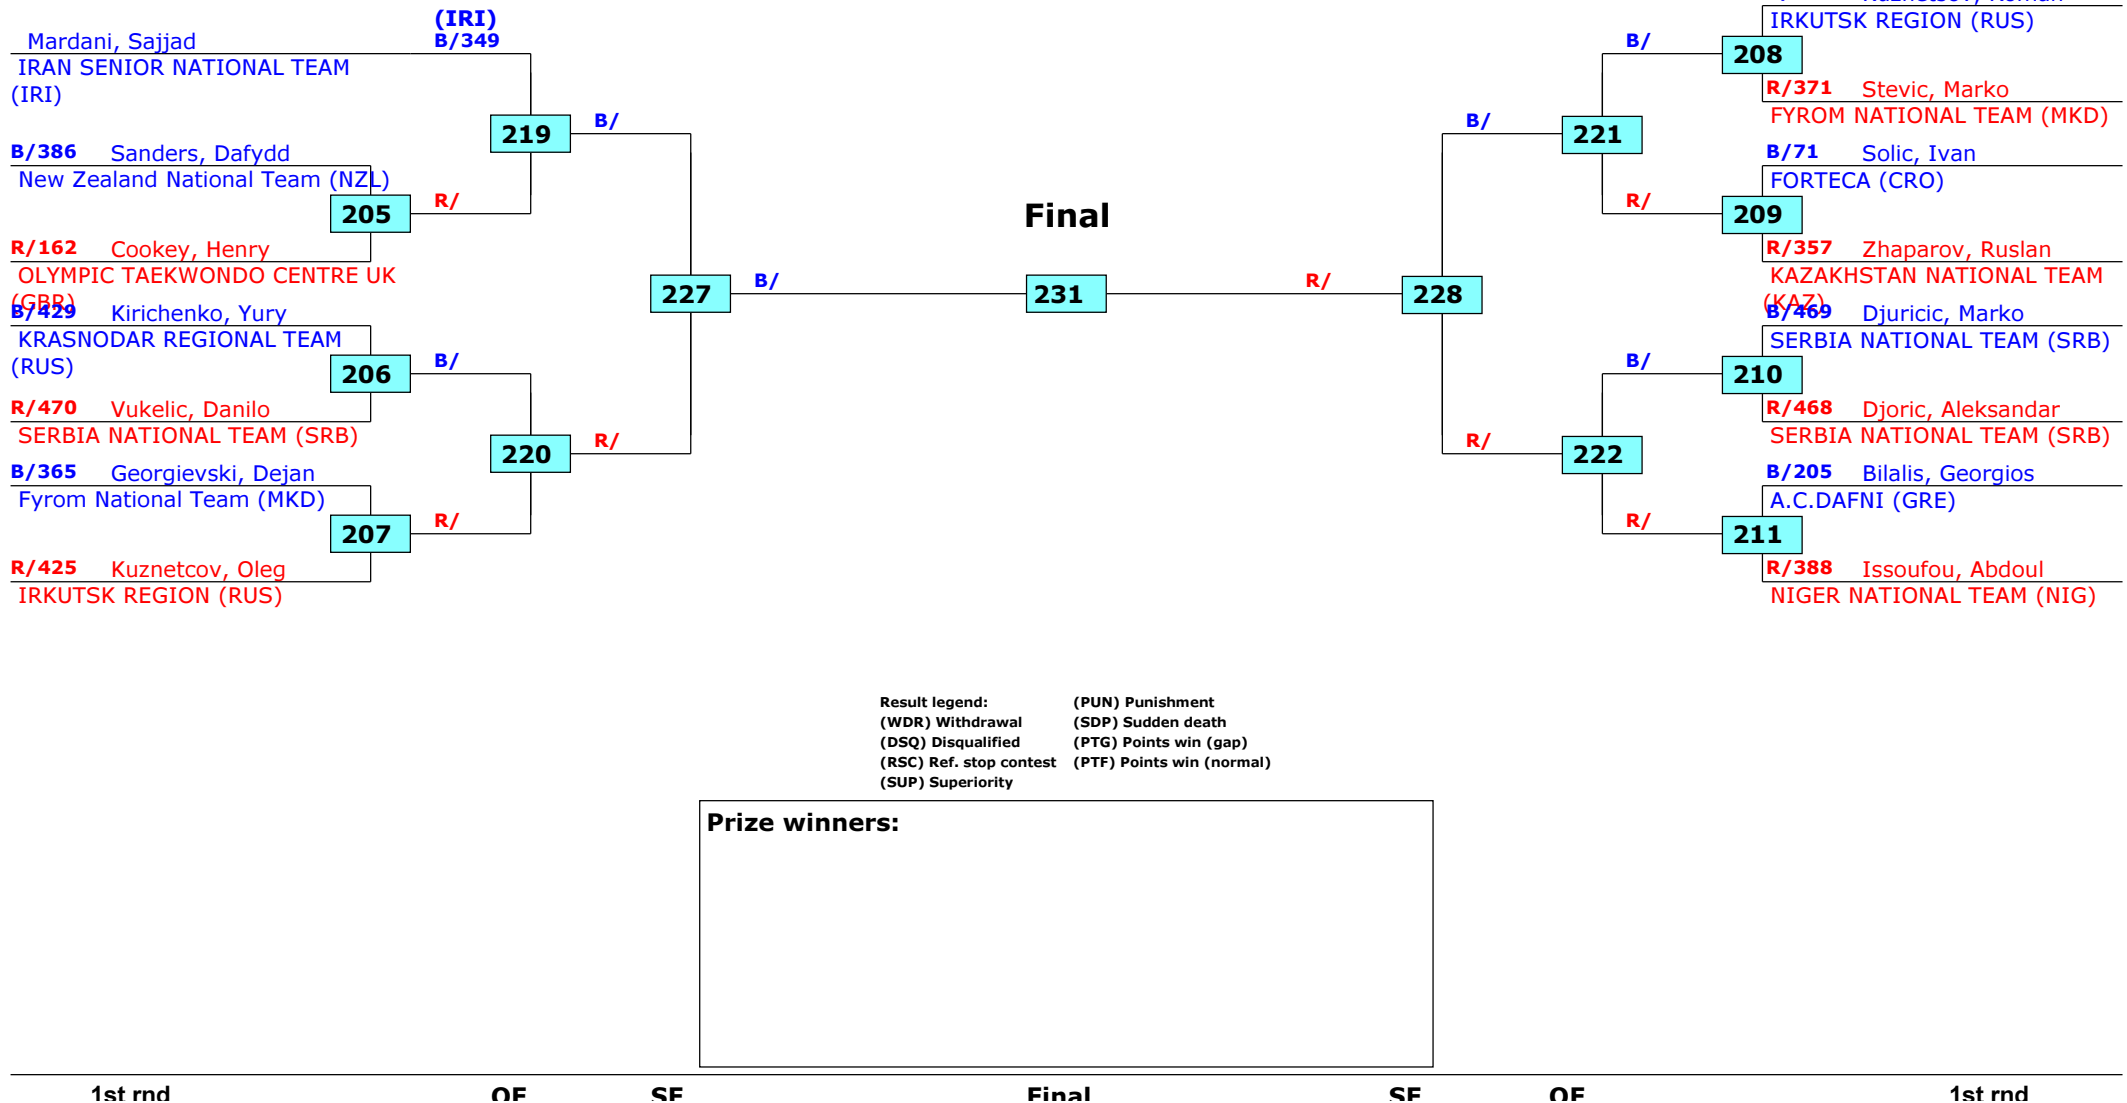

Prize winners:

QF

SF

Final

SF

QF

Greece Open 2016
Thessaloniki, Greece
Tournament date: 10/06/2016 upto 12/06/2016
Male +87 (Heavy)
Active competitors: 15
Competition date: 11/06/2016

Result legend:

(WDR) Withdrawal	(PUN) Punishment
(DSQ) Disqualified	(SDP) Sudden death
(RSC) Ref. stop contest	(PTG) Points win (gap)
(SUP) Superiority	(PTF) Points win (normal)

Prize winners:

Greece Open 2016

Thessaloniki, Greece