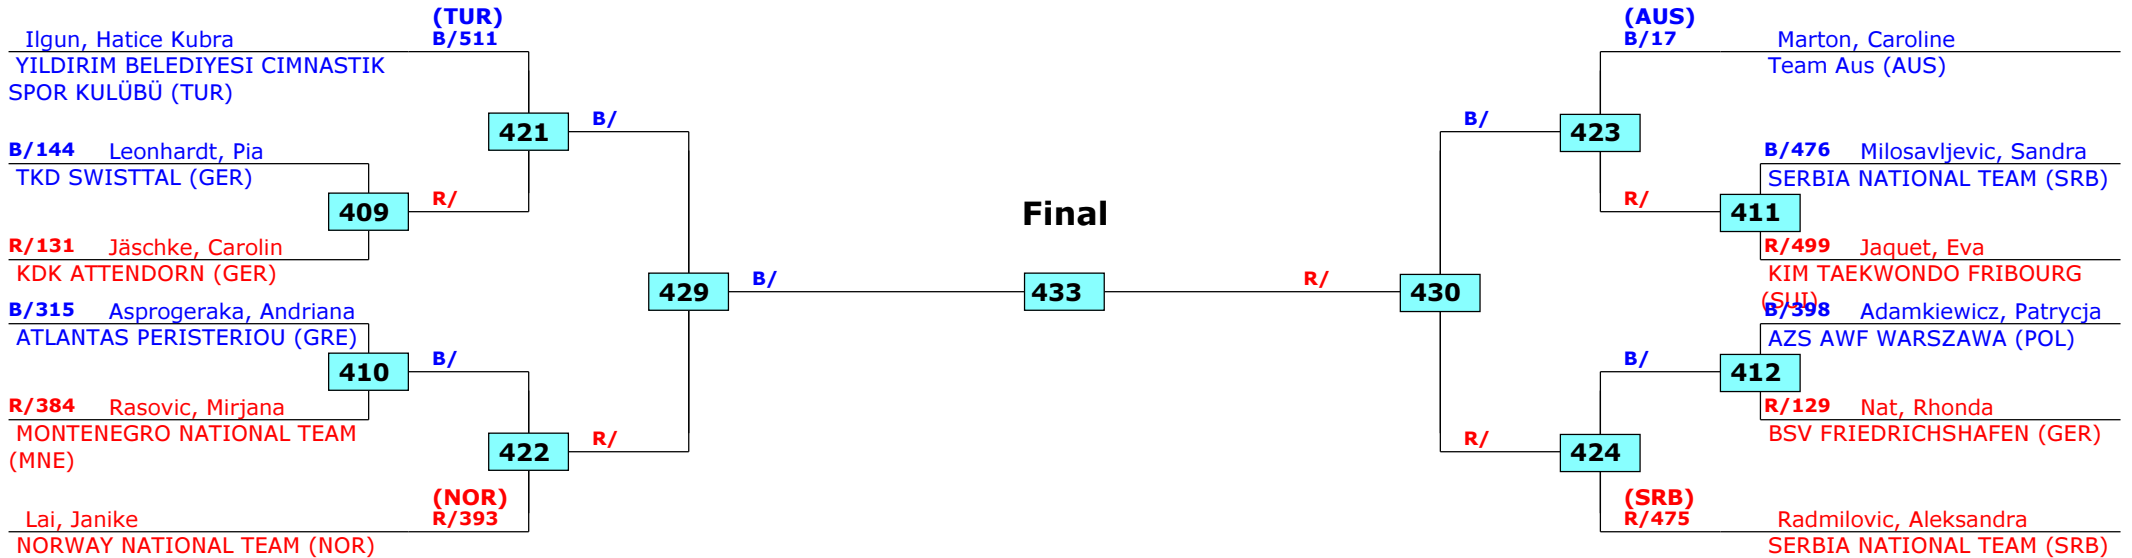

Greece Open 2016

Thessaloniki, Greece

Tournament date: 10/06/2016 upto 12/06/2016

Female -57 (Feather)

Active competitors: 12

Competition date: 11/06/2016

Result legend: (PUN) Punishment
(WDR) Withdrawal (SDP) Sudden death
(DSQ) Disqualified (PTG) Points win (gap)
(RSC) Ref. stop contest (PTF) Points win (normal)
(SUP) Superiority

Prize winners:

1st rnd

QF

SF

Final

SF

QF

1st rnd