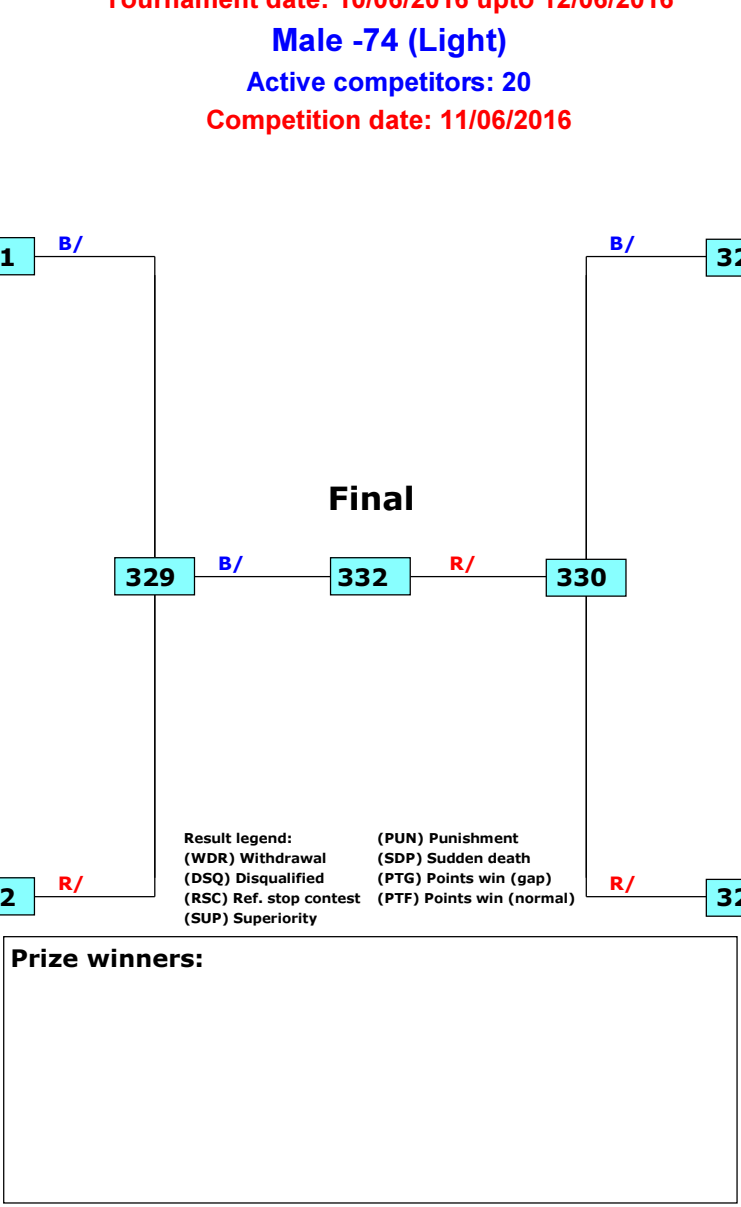

R/370 Georgievski, Kostadin
FYROM NATIONAL TEAM (MKD)

Marton, Jack
Team Aus (AUS)

(AUS)
R/16

Final

Result legend:
(WDR) Withdrawal
(DSQ) Disqualified
(RSC) Ref. stop contest
(SUP) Superiority
(PUN) Punishment
(SDP) Sudden death
(PTG) Points win (gap)
(PTF) Points win (normal)