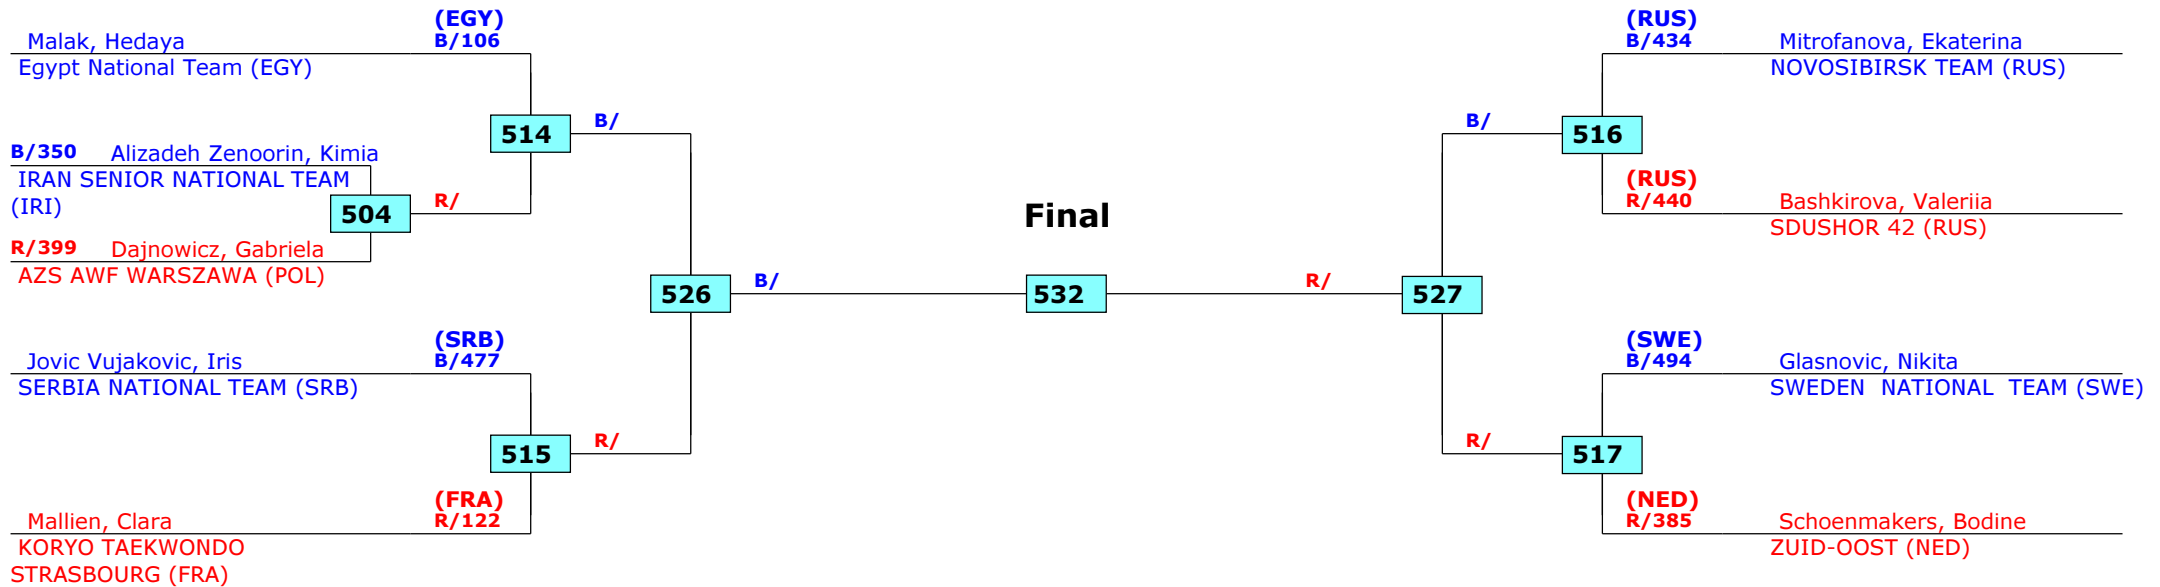

Greece Open 2016

Thessaloniki, Greece

Tournament date: 10/06/2016 upto 12/06/2016

Female -62 (Light)

Active competitors: 9

Competition date: 11/06/2016

Result legend:

(WDR) Withdrawal	(PUN) Punishment
(DSQ) Disqualified	(SDP) Sudden death
(RSC) Ref. stop contest	(PTG) Points win (gap)
(SUP) Superiority	(PTF) Points win (normal)

Prize winners:

1st rnd

QF

SF

Final

SF

QF

1st rnd